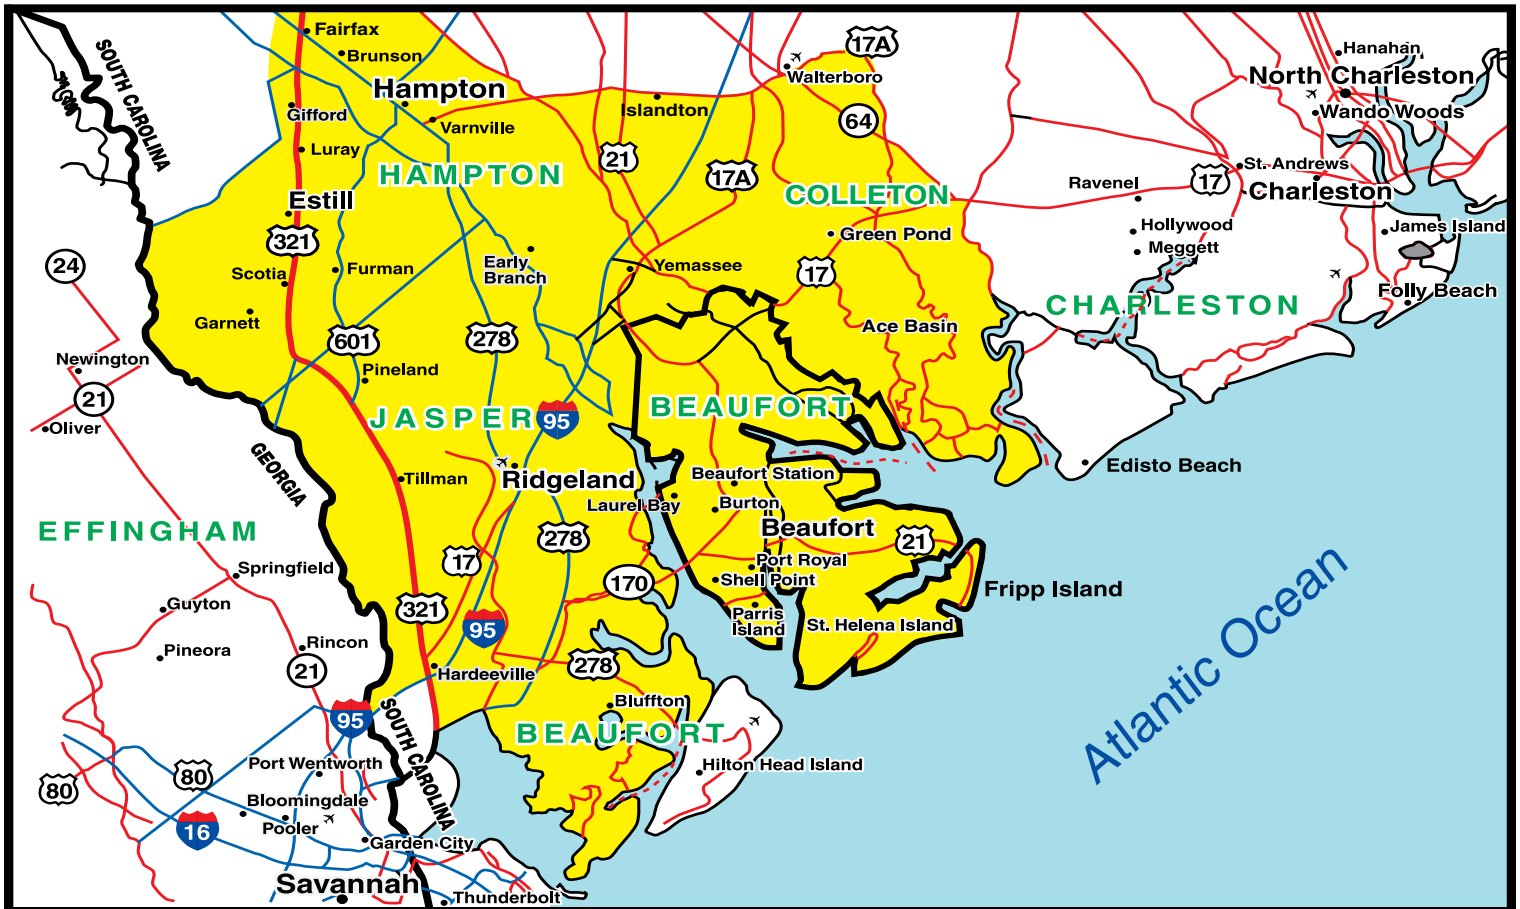

The Lowcountry Phone Directory Distribution Map

BEAUFORT • HAMPTON • JASPER • COLLETON

POPULATION

210,000

SQUARE MILES

950

DISTRIBUTION

**U.S.P.S. DELIVERY
OVER 50 PICKUP LOCATIONS**

COMMUNICATION PUBLISHING COMPANY COVERAGE AREA

**Beaufort • MCAS • Bluffton • Burton • Brunson
Early Branch • Estill • Fairfax • Fripp Island • Hampton
Hardeeville • Islandton • Lady's Island • Laurel Bay
Lowcountry • Okatie • Parris Island • Port Royal • Ridgeland
Seabrook • Shell Point • St. Helena Island • Sun City
Yemassee • Walterboro • Ace Basin**