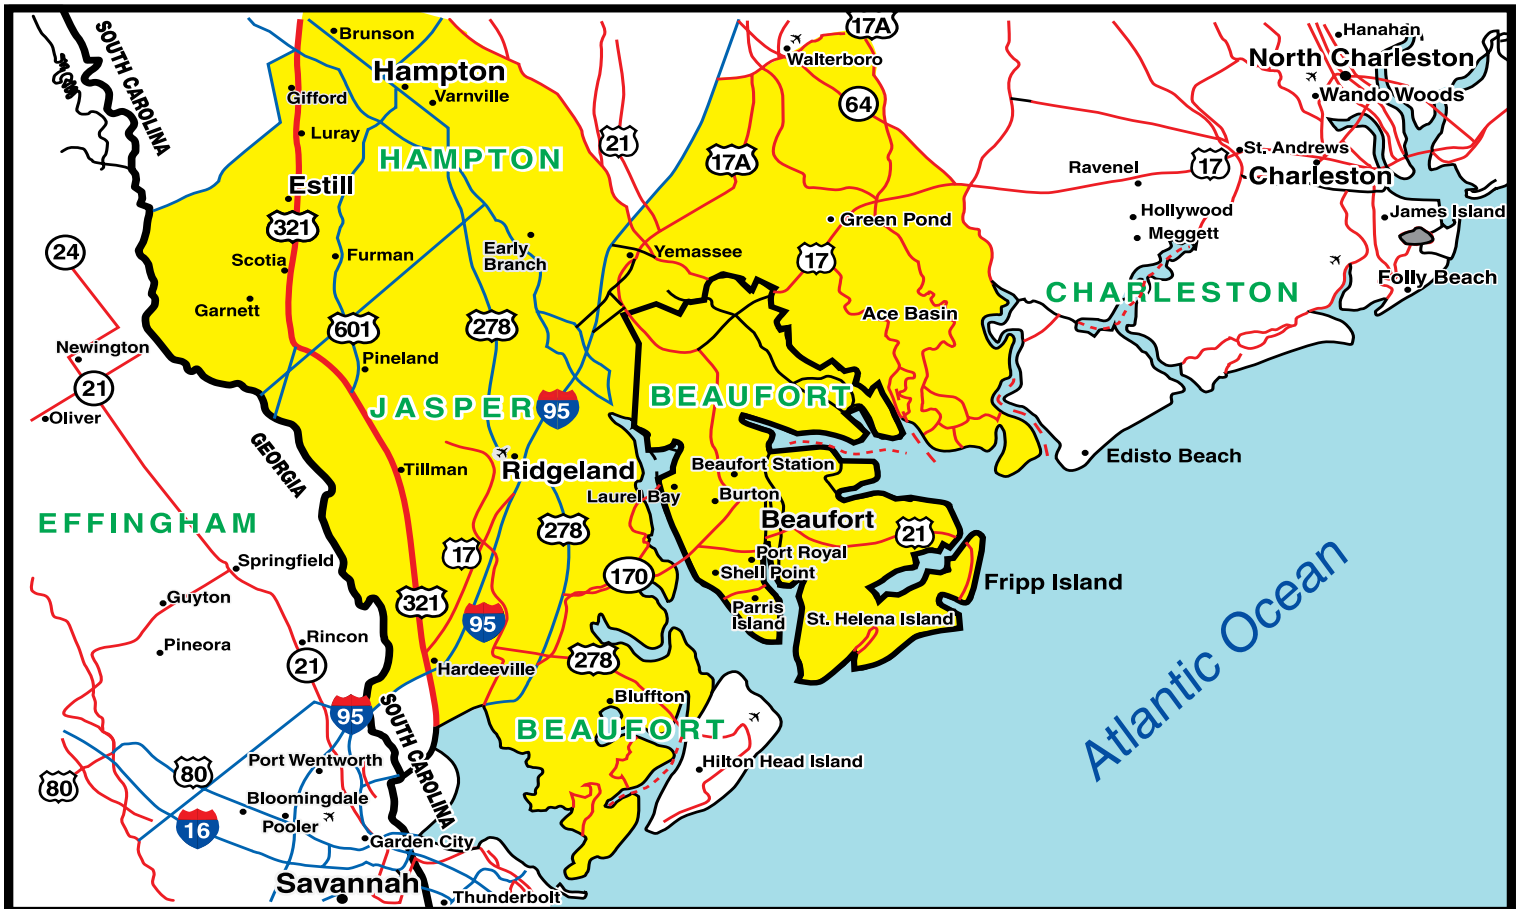

The Lowcountry Phone Directory Distribution Map

BEAUFORT • HAMPTON • JASPER

POPULATION

210,000

CIRCULATION

90,000

SQUARE MILES

950

COMMUNICATION PUBLISHING COMPANY COVERAGE AREA

Beaufort • MCAS • Bluffton • Burton • Brunson
 Early Branch • Estill • Fripp Island • Hampton • Hardeeville
 Lady's Island • Laurel Bay • Lowcountry • Okatie
 Parris Island • Port Royal • Ridgeland • Seabrook • Shell Point
 St. Helena Island • Sun City • Yemassee
 Walterboro • Ace Basin